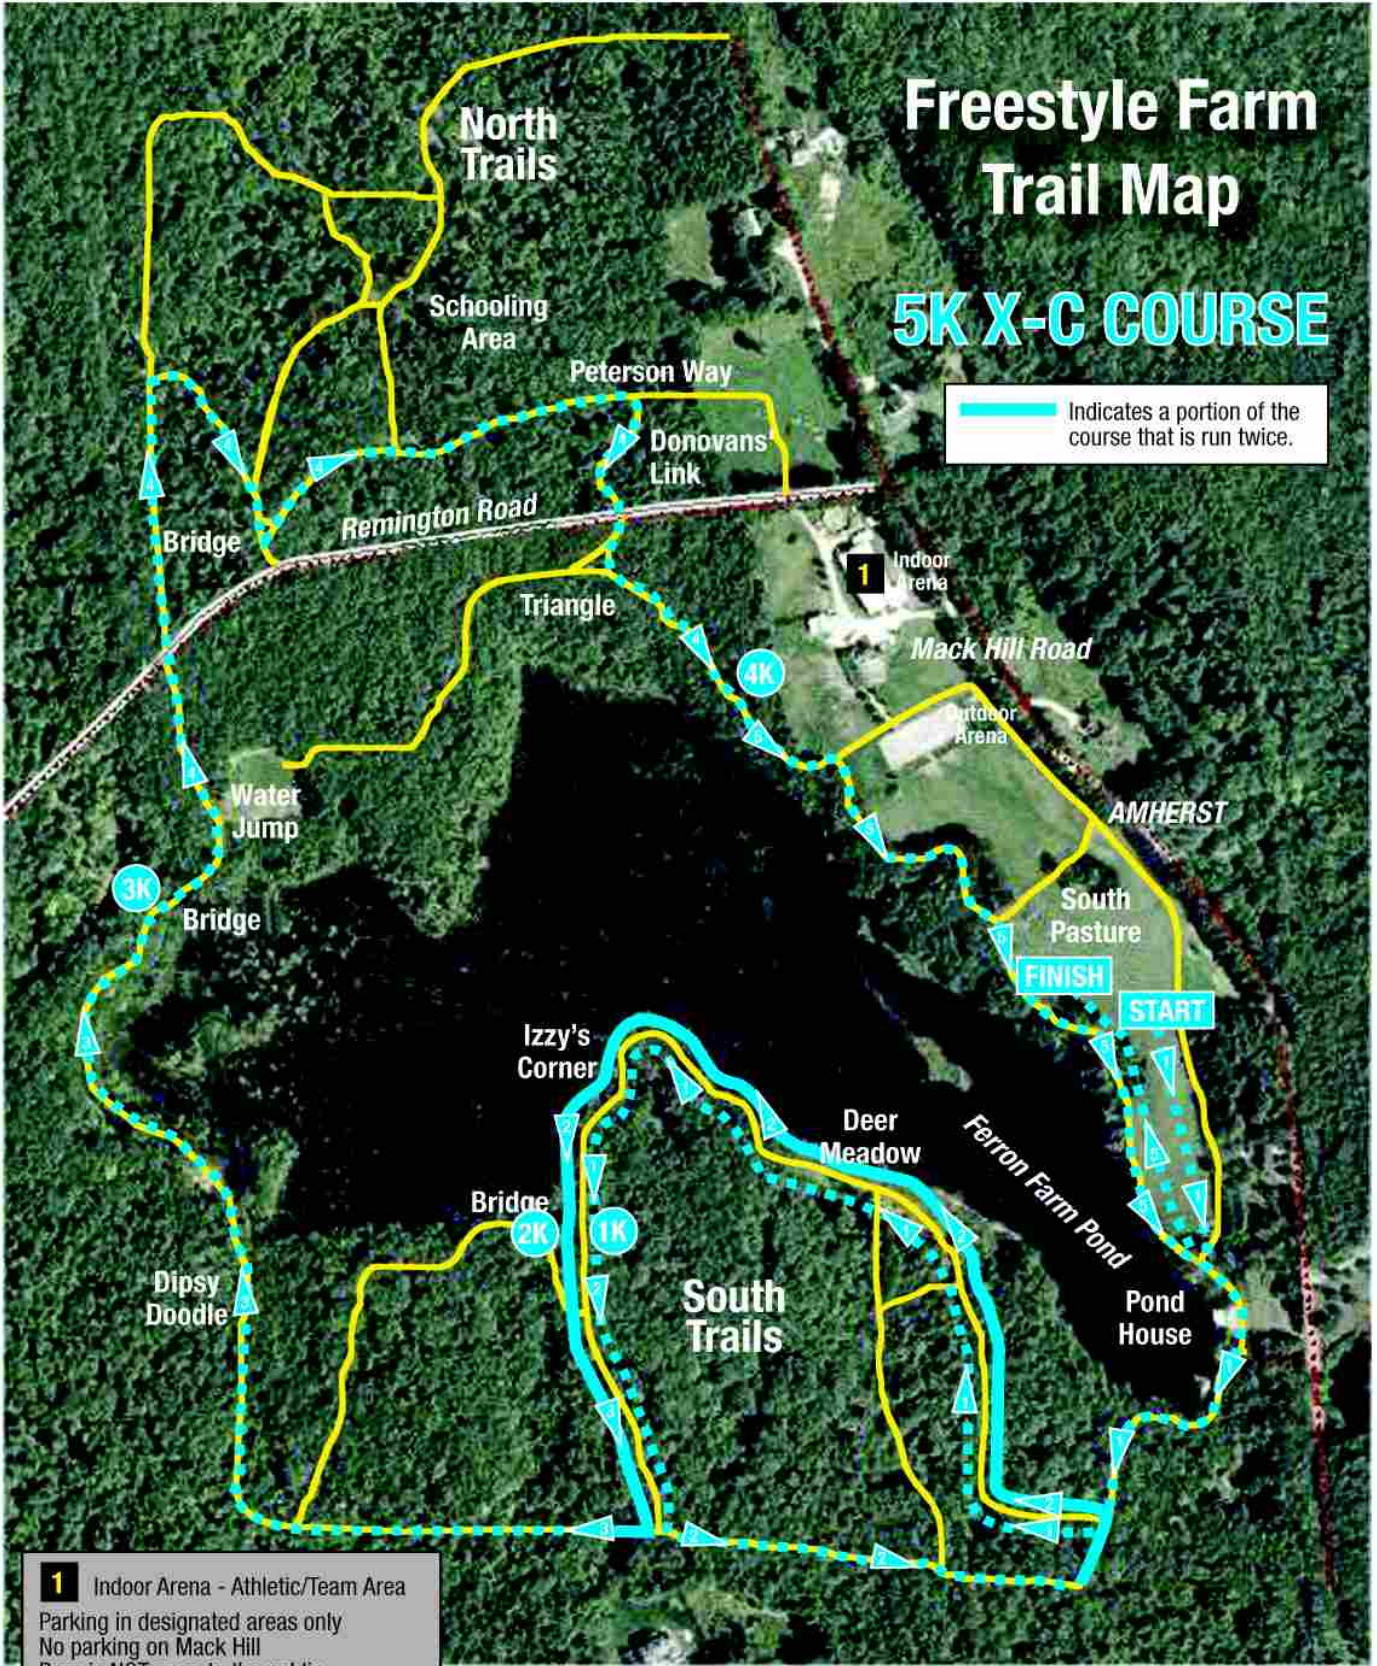

# Freestyle Farm Trail Map

## 5K X-C COURSE

 Indicates a portion of the course that is run twice.

**1** Indoor Arena - Athletic/Team Area  
 Parking in designated areas only  
 No parking on Mack Hill  
 Barn is NOT open to the public  
 Please carry out ALL garbage

*Freestyle Farm is a private equestrian facility that is not open to the general public.  
 XC trails use is limited to approved events and times.*

**Freestyle Farm XC Course Maps**  
 188 Mack Hill Road • Amherst, NH 03031

Amherst Track and Field  
[www.amherstrack.org](http://www.amherstrack.org)